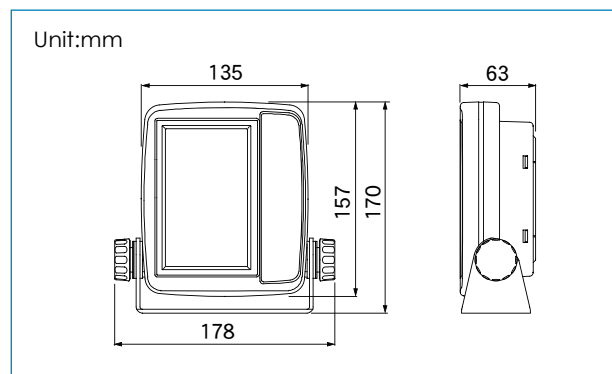

Display	5 inch LCD
Number of Pixel	272 × 480
Operating Voltage	11-14V DC or AA battery × 8pcs
Power Consumption	3W
Operating Hrs	Approx. 10hrs w/ AA batteries
Display Style	Portrait only
Dimensions	170(H) × 178(W) × 63(D)mm
Weight	Approx. 0.7kg
Depth Range	0 to 500m (1500ft, 280fa, 300br)
Others	<ul style="list-style-type: none"> • Auto Range (OFF / ON) • Auto Gain (OFF / LOW / MID / HIGH) • Expansion rate (×2, ×4, ×8) • Expansion (OFF / Auto Exp / Manual Exp / Bottom Lock) • A-mode (OFF / ON) • Sweep Speed (Freeze + 5 steps) • Language Selectable • Depth unit selectable from meters, Feet, Fathoms, Brazas • Color Configuration (4 types) • Background Color (White / Blue / Black) • Clutter • Depth Digit (OFF / Small / Medium / Large) • Hard Bottom Level Readout • Water Temp. Readout ** • Water Temp. Graph ** • Alarm (Fish, Depth, Battery and Water Temp. **) • Fish Mark (OFF / ON) • Water Temp Unit (°C / °F) ** • Depth Marker (OFF / ON) • Auto Range Max Depth • Clean Echo (OFF / LOW / HIGH) • Pulse Length (Short / Medium / Long) • Keel Offset • Scale Line (OFF / ON) • Menu Content Storage • Back Light (5 levels) • Built-in Simulator

SF10

UD01

■ Display View

Bottom Hardness Graph

Bottom Lock + Bottom Hardness Graph

■ Dimensions

Specifications are subject to change without notice.

● Dealer