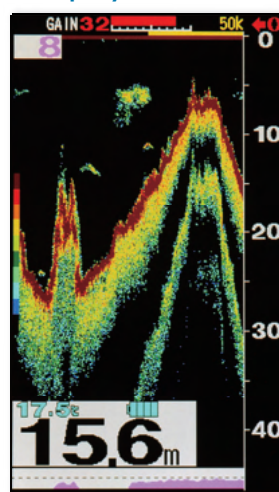

Display	5 inch LCD
Number of Pixel	272 × 480
Operating Voltage	11-14V DC or AA battery × 8pcs
Power Consumption	3W
Operating Hrs	Approx. 10hrs w/ AA batteries
Display Style	Portrait only
Dimensions	170(H) × 178(W) × 63(D)mm
Weight	Approx. 0.7kg
Depth Range	0 to 500m (1500ft, 280fa, 300br)
Others	<ul style="list-style-type: none"> • Auto Range (OFF / ON) • Auto Gain (OFF / LOW / MID / HIGH) • Expansion rate (×2, ×4, ×8) • Expansion (OFF / Auto Exp / Manual Exp / Bottom Lock) • A-mode (OFF / ON) • Sweep Speed (Freeze + 5 steps) • Language Selectable • Depth unit selectable from meters, Feet, Fathoms, Brazas • Color Configuration (4 types) • Background Color (White / Blue / Black) • Clutter • Depth Digit (OFF / Small / Medium / Large) • Hard Bottom Level Readout • Water Temp. Readout ** • Water Temp. Graph ** • Alarm (Fish, Depth, Battery and Water Temp. **) • Fish Mark (OFF / ON) • Water Temp Unit (°C / °F) ** • Depth Marker (OFF / ON) • Auto Range Max Depth • Clean Echo (OFF / LOW / HIGH) • Pulse Length (Short / Medium / Long) • Keel Offset • Scale Line (OFF / ON) • Menu Content Storage • Back Light (5 levels) • Built-in Simulator

SF10

UD01

■ Display View

Bottom Hardness Graph

Bottom Lock + Bottom Hardness Graph

■ Dimensions

Specifications are subject to change without notice.

● Dealer