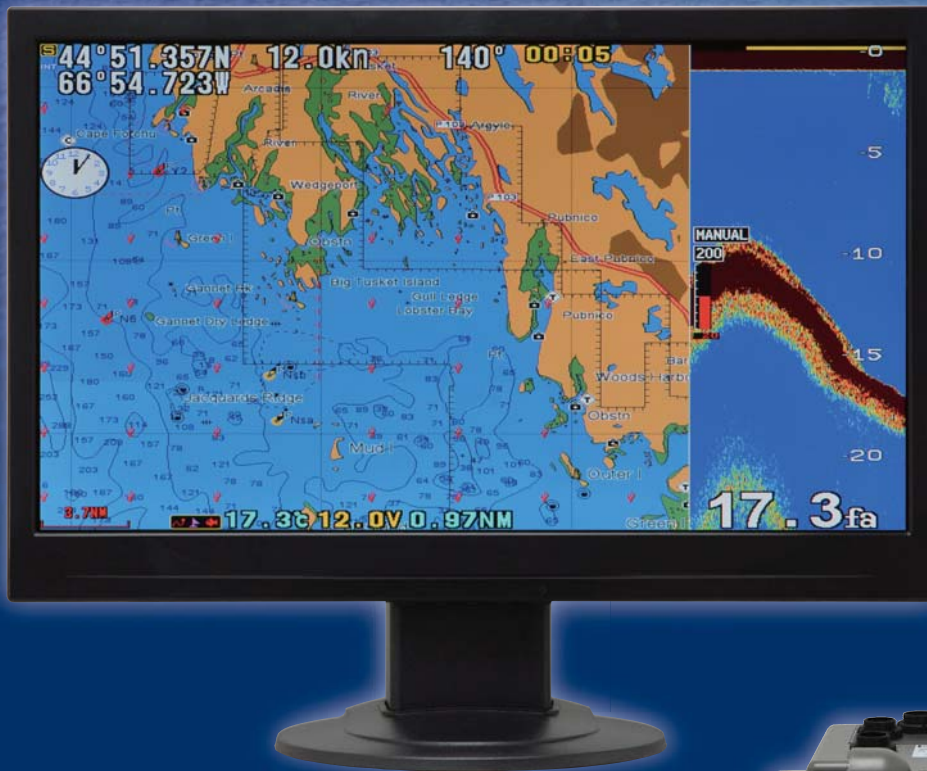

HONDEX®

Black-Box Style Combo
HDX-121-BB

Cost Effective Solution for Commercial Fishing

Simple & Easy Operation

Black-Box Style Combo
HDX-121-BB
Echo Sounder / GPS Plotter
50 & 200kHz Model

Di HONDEX
DIGITAL
TECHNOLOGY

"Di" series utilizing HONDEX's latest digital technology.

Introducing new technology of direct digital conversion. The optimized filtering even for weak signal is now available. "Deeper detection for deep water" and "Higher resolution image for shallow water" are in your hands.

"Di" Features

Dual display for same frequency:

Different gain settings are possible for single frequency image by splitting the image of single frequency to two different screens.

Whole Display Gain Adjustment:

■ Plotter

Chart	C-MAP SD Card NT+ or MAX
Wake Memory	64,000 points
Mark Memory	48,000 points
Waypoint Memory	1,000 points
Wake Color	7 colors
Route Memory	40 routes

■ Echo Sounder

Frequency	50&200kHz
Output Power	1kW, 1.8kW
Depth Range	0-1,500m (5,000ft) (or fathom/braza)
Background Color	4 colors
Color Configuration	5 patterns